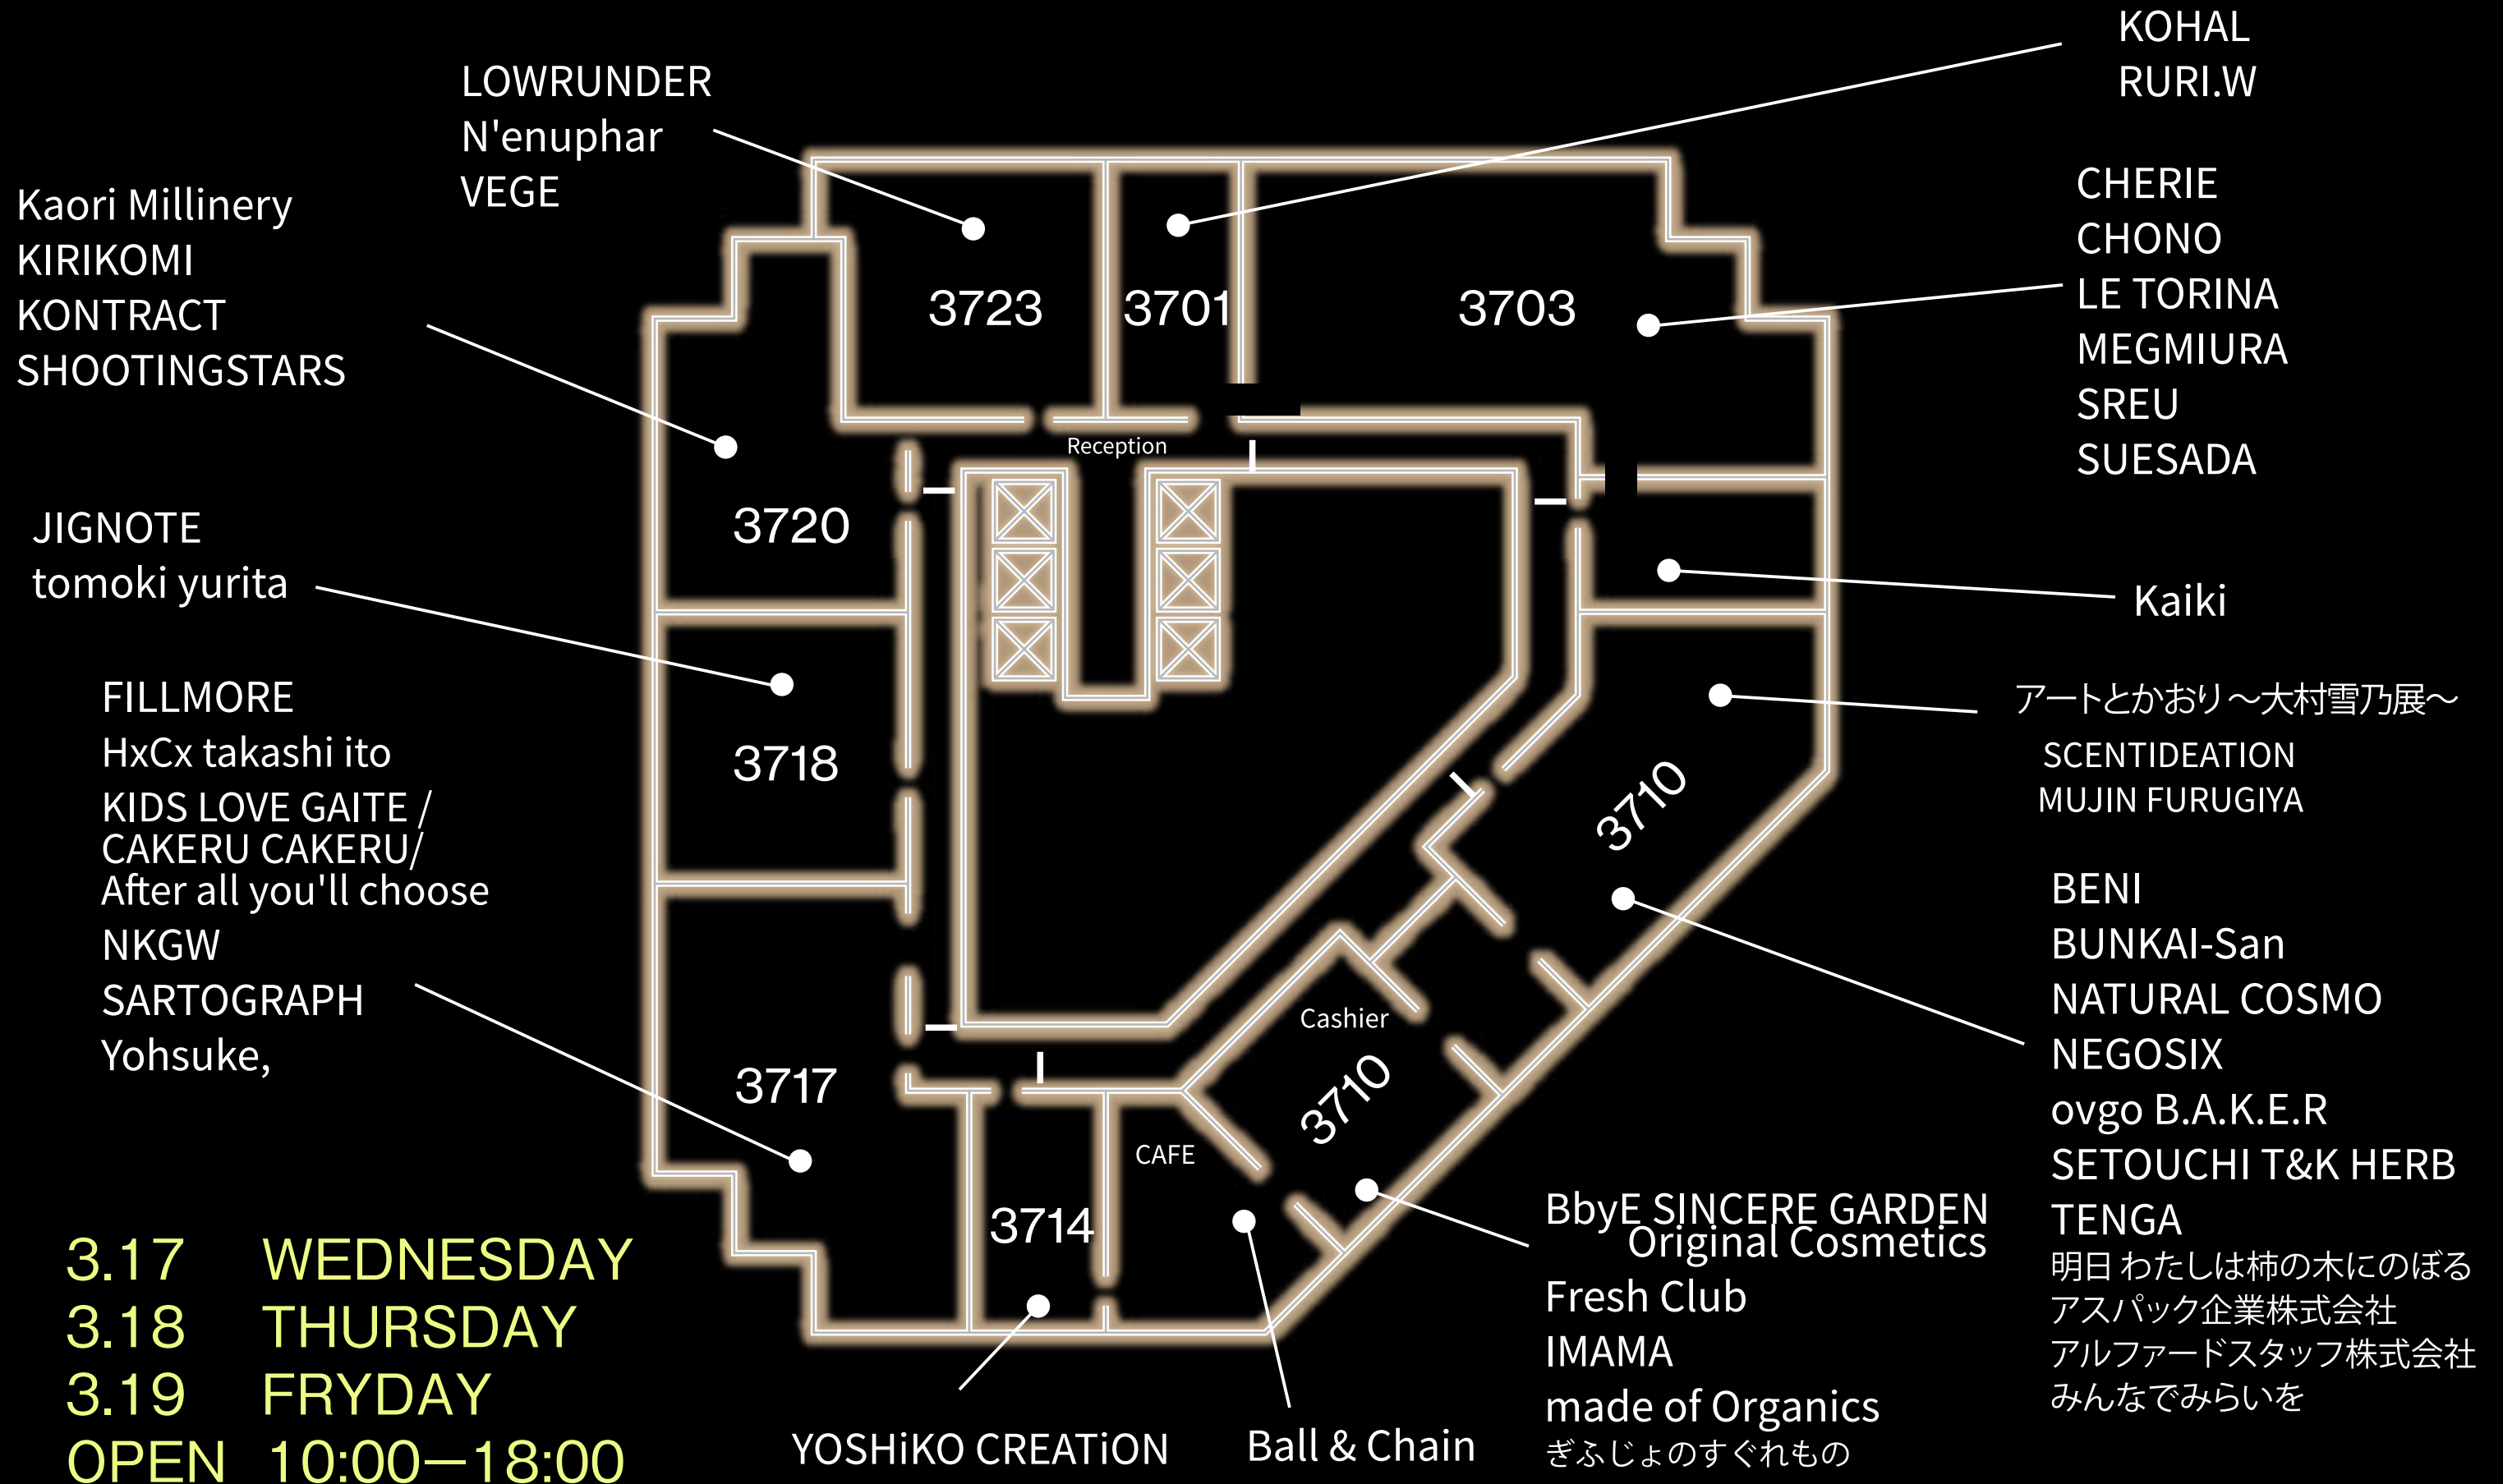

# PR01.TRADE SHOW 2021 FALL & WINTER

**CERULEAN TOWER TOKYU HOTEL EXECUTIVE FLOOR 37F**